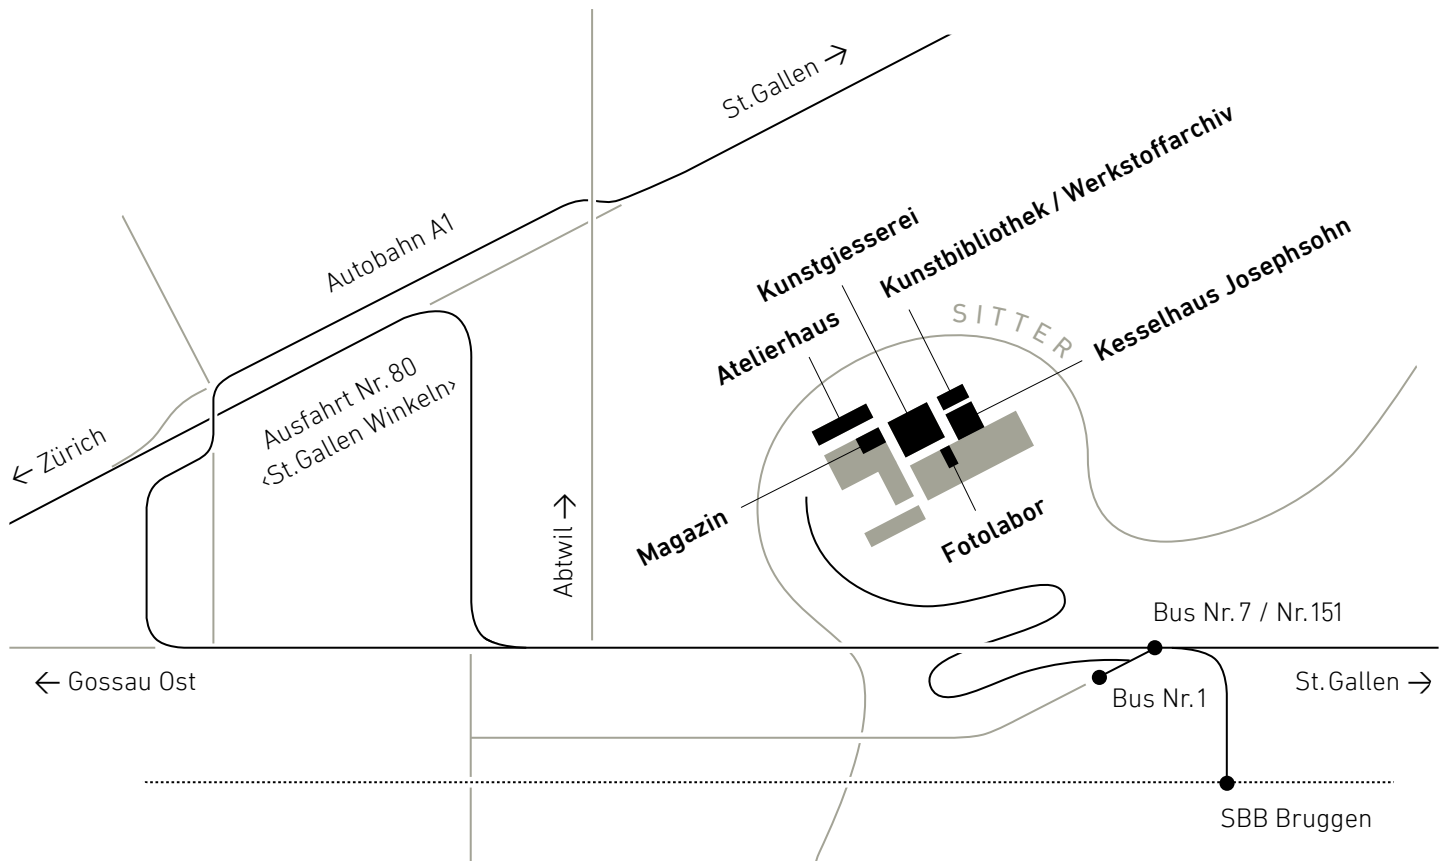

Map/Directions

With public transport

from the Hauptbahnhof St. Gallen (ca. 20 minutes):

- Bus line 1 towards Winkeln to "Stocken" or
- Bus line 7 towards Abtwil to "Fürstenlandbrücke" or
- Bus line 151 towards Gossau to "Fürstenlandbrücke"

By car

- GPS address: St. Gallen, Sittertalstrasse 34
- Autobahn A1 Zürich–St. Gallen, exit no. 80 "St. Gallen Winkeln"
- first in the direction of Gossau-Ost, then toward Abtwil
- direction St. Gallen, ca. 500 m to the "Fürstenlandbrücke"
- directly after the Fürstenlandbrücke, take a sharp right and turn off toward "Sitterwerk / Kesselhaus Josephsohn" (small, brown culture sign)
- take the next possible right and follow the second brown culture sign "Sitterwerk / Kesselhaus Josephsohn"